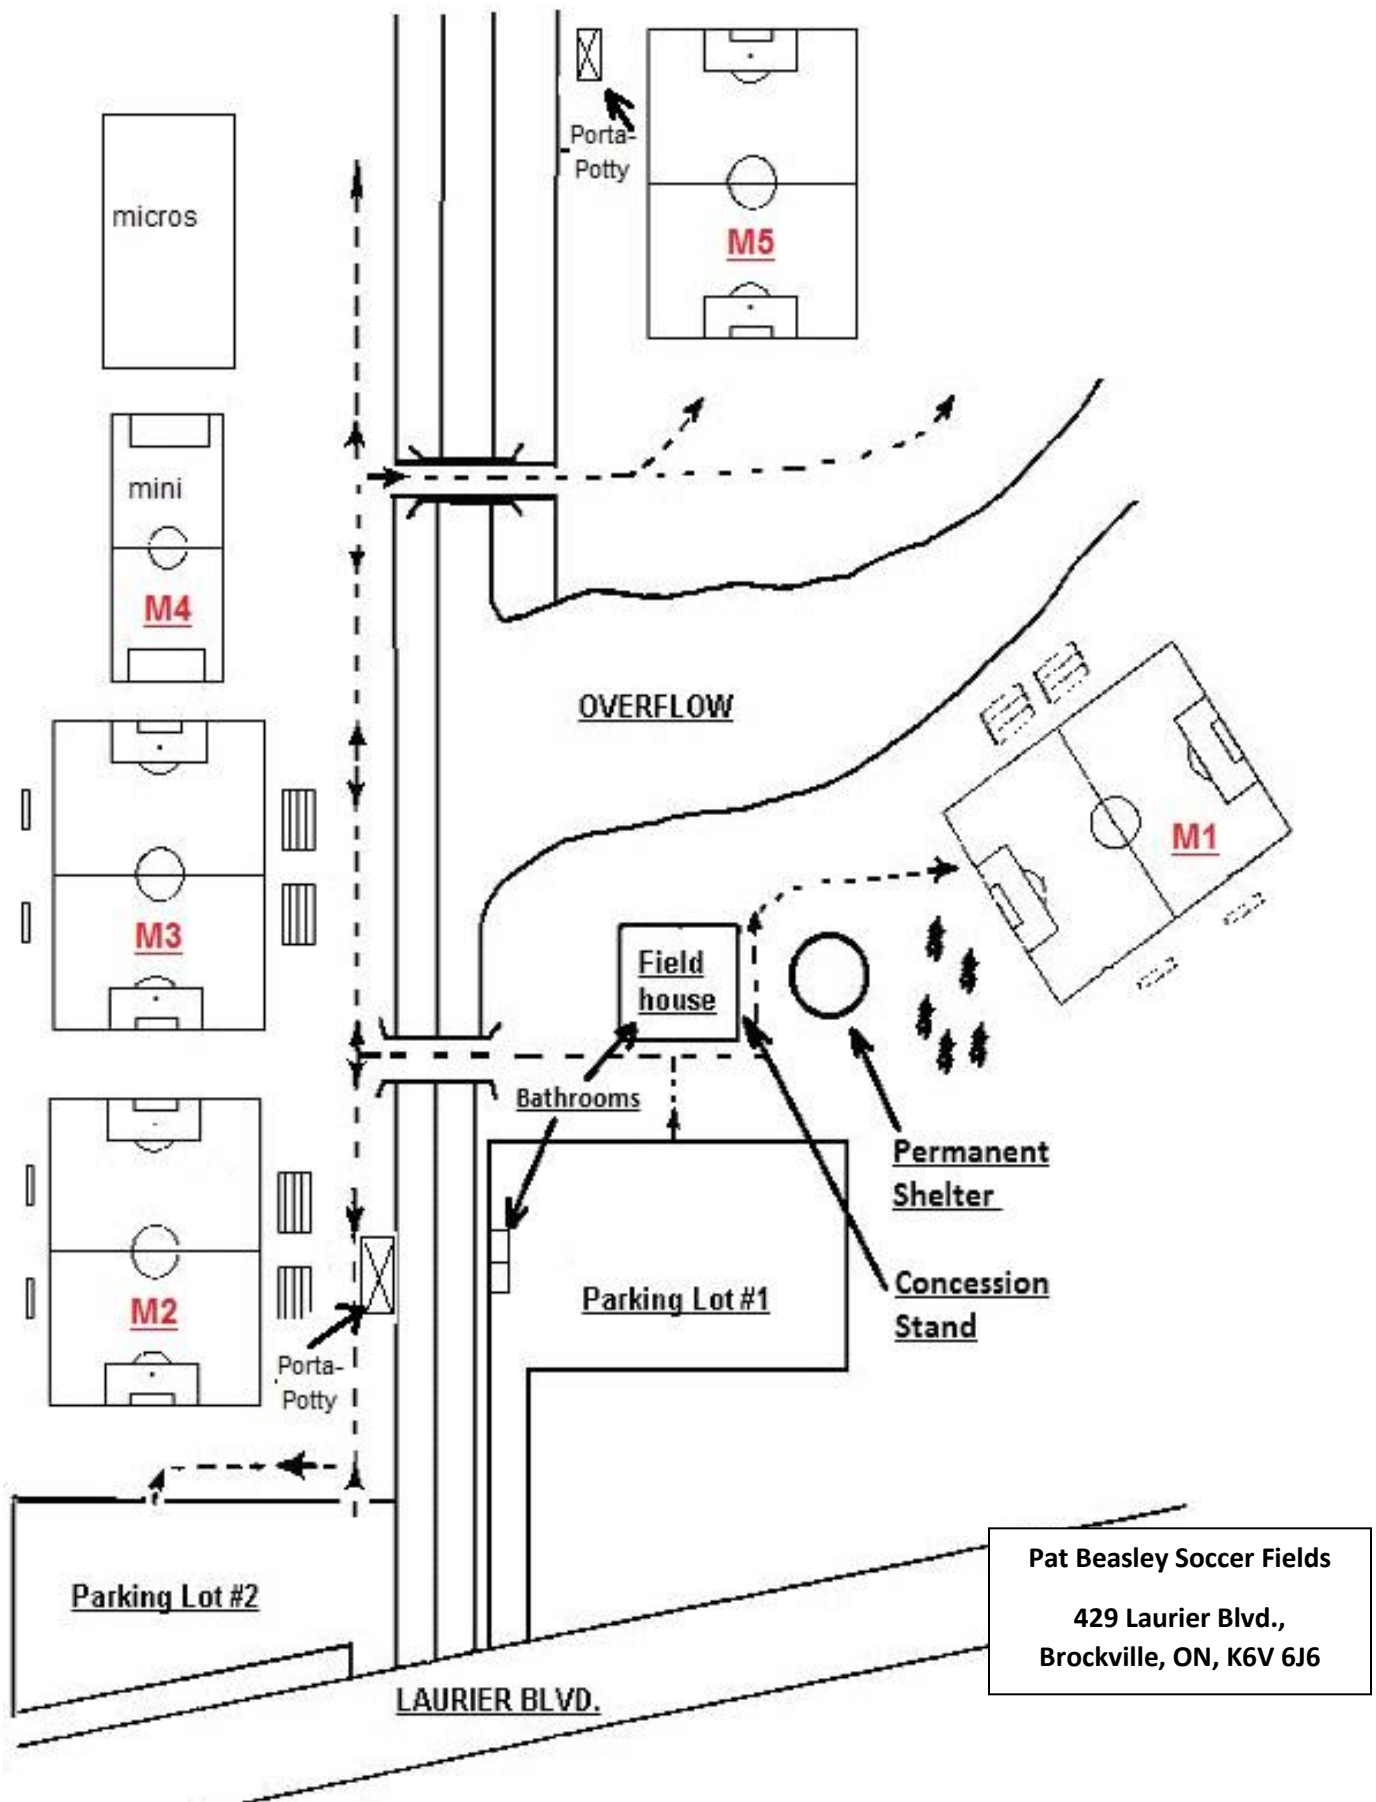

# Map of Laurier Soccer Fields

Pat Beasley Soccer Fields  
429 Laurier Blvd.,  
Brockville, ON, K6V 6J6